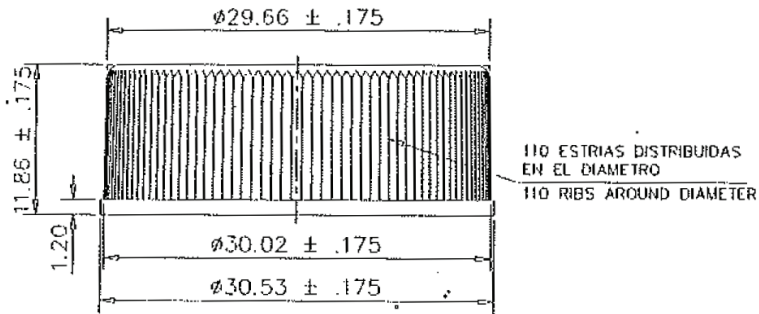

# 101729

28-400 Black PP Continuous Thread Closure with Heat Induction Liner  
K.G. International - sales@kgint.com - +1 305 499-9816

SECCION "B-B"  
SECTION "B-B"

110 ESTRIAS DISTRIBUIDAS  
EN EL DIAMETRO  
110 RIBS AROUND DIAMETER