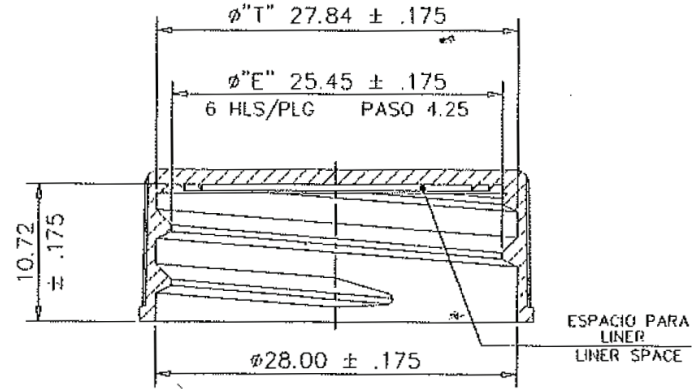

# 101729

28-400 Black PP Continuous Thread Closure with Heat Induction Liner  
K.G. International - sales@kgint.com - +1 305 499-9816

SECCION "B-B"  
SECTION "B-B"

110 ESTRIAS DISTRIBUIDAS  
EN EL DIAMETRO  
110 RIBS AROUND DIAMETER